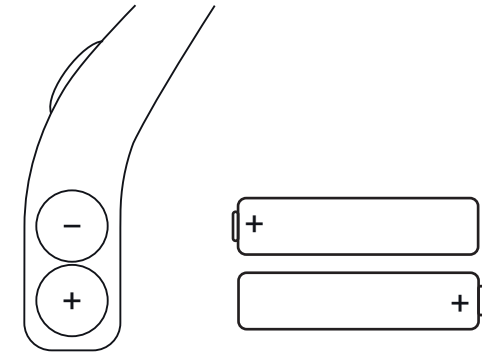

EN

Answering the call for intimate products with taste, style and discretion, a team of European designers came together with experts in the field of personal and sexual wellness and innovated a concept that would revolutionize the marketplace. With an eye toward design and functionality, the shapes of our massagers are not only pleasing to the eye, they are also created to ergonomically conform to a woman's body... to a woman's natural contours.

We at Natural Contours® have always believed that personal well-being is key to a healthy, happy and fulfilling life and that products meant to enhance ones intimate relationship with oneself or with a partner deserve to be made with care and quality. We hope the Natural Contours® product you have just purchased contributes to your personal well-being.

Along with a powerful three-speed vibration, the BonBon™ offers an additional pulsating feature for your pleasure. Its unique ergonomic curve allows it to sit on the woman's pubic bone for direct clitoral stimulation. The BonBon™ can be used solo or during lovemaking. The BonBon™ can also be worn inside your panties.

To operate, push control button in order to reach one of four desired settings in the following order:

- strongest vibration
- medium vibration
- mild vibration
- pulsation

To clean: use a damp washcloth and mild soap.

Caution: the BonBon™ is water-resistant. However, it should not be submersed in water.

Operates on two AAA batteries, included.
To install batteries: Set + and - as shown.

Please visit our web site for more information about Natural Contours®. You'll find a list of commonly asked questions about how to use our products and ways to incorporate them in to an intimate relationship. You can also read comments from consumers, sexuality professionals and product reviewers, and learn about new products on the way.

www.naturalcontours.com